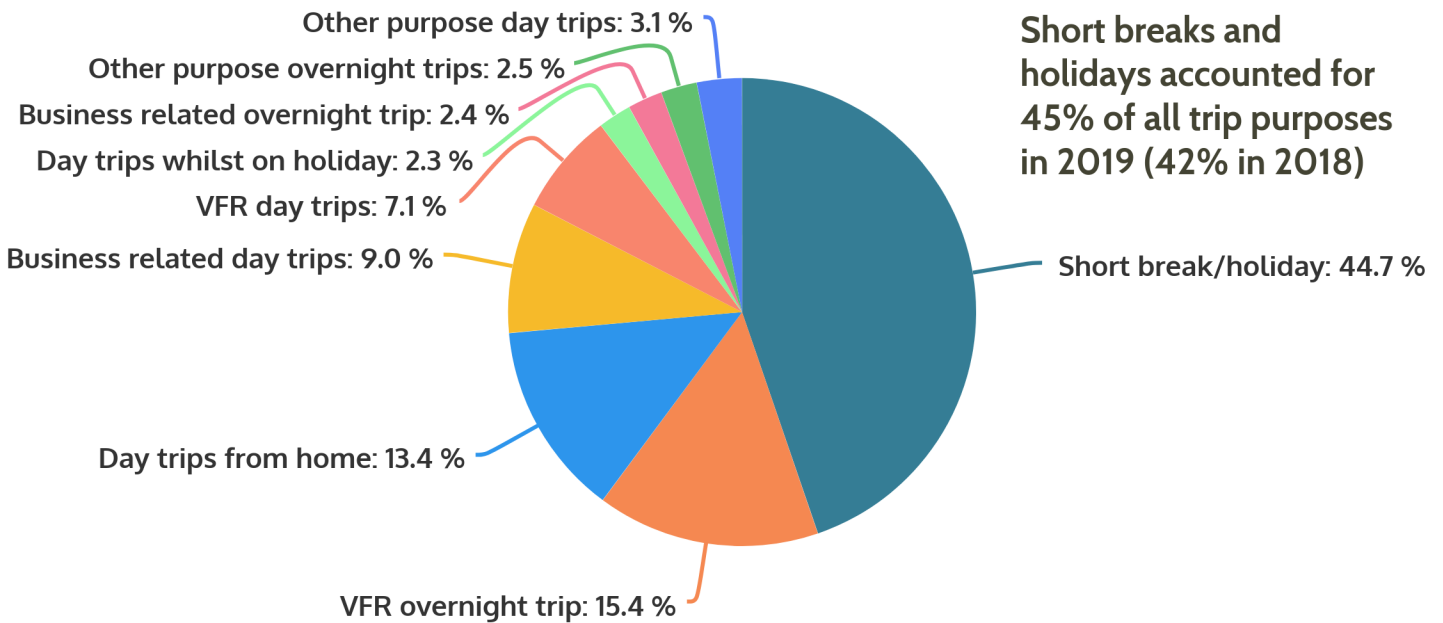

Isle of Wight Monitor 2019

Calendar year headline results

Proportion of visitor trips by purpose

Year on year change in total trip volume

Year on year change in holiday visits