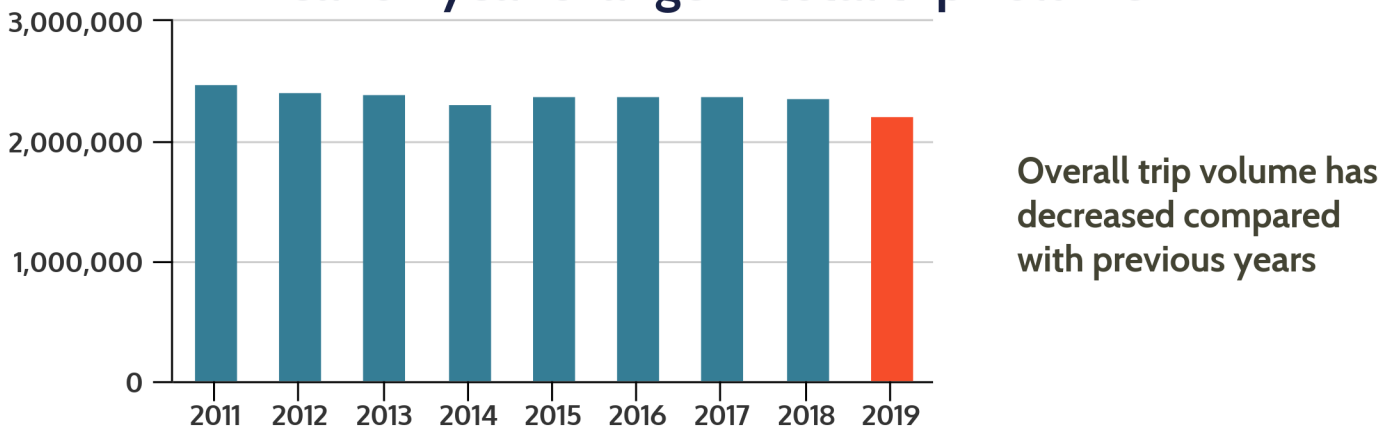

Isle of Wight Monitor 2019

Calendar year headline results

Proportion of visitor trips by purpose

Year on year change in total trip volume

Year on year change in holiday visits