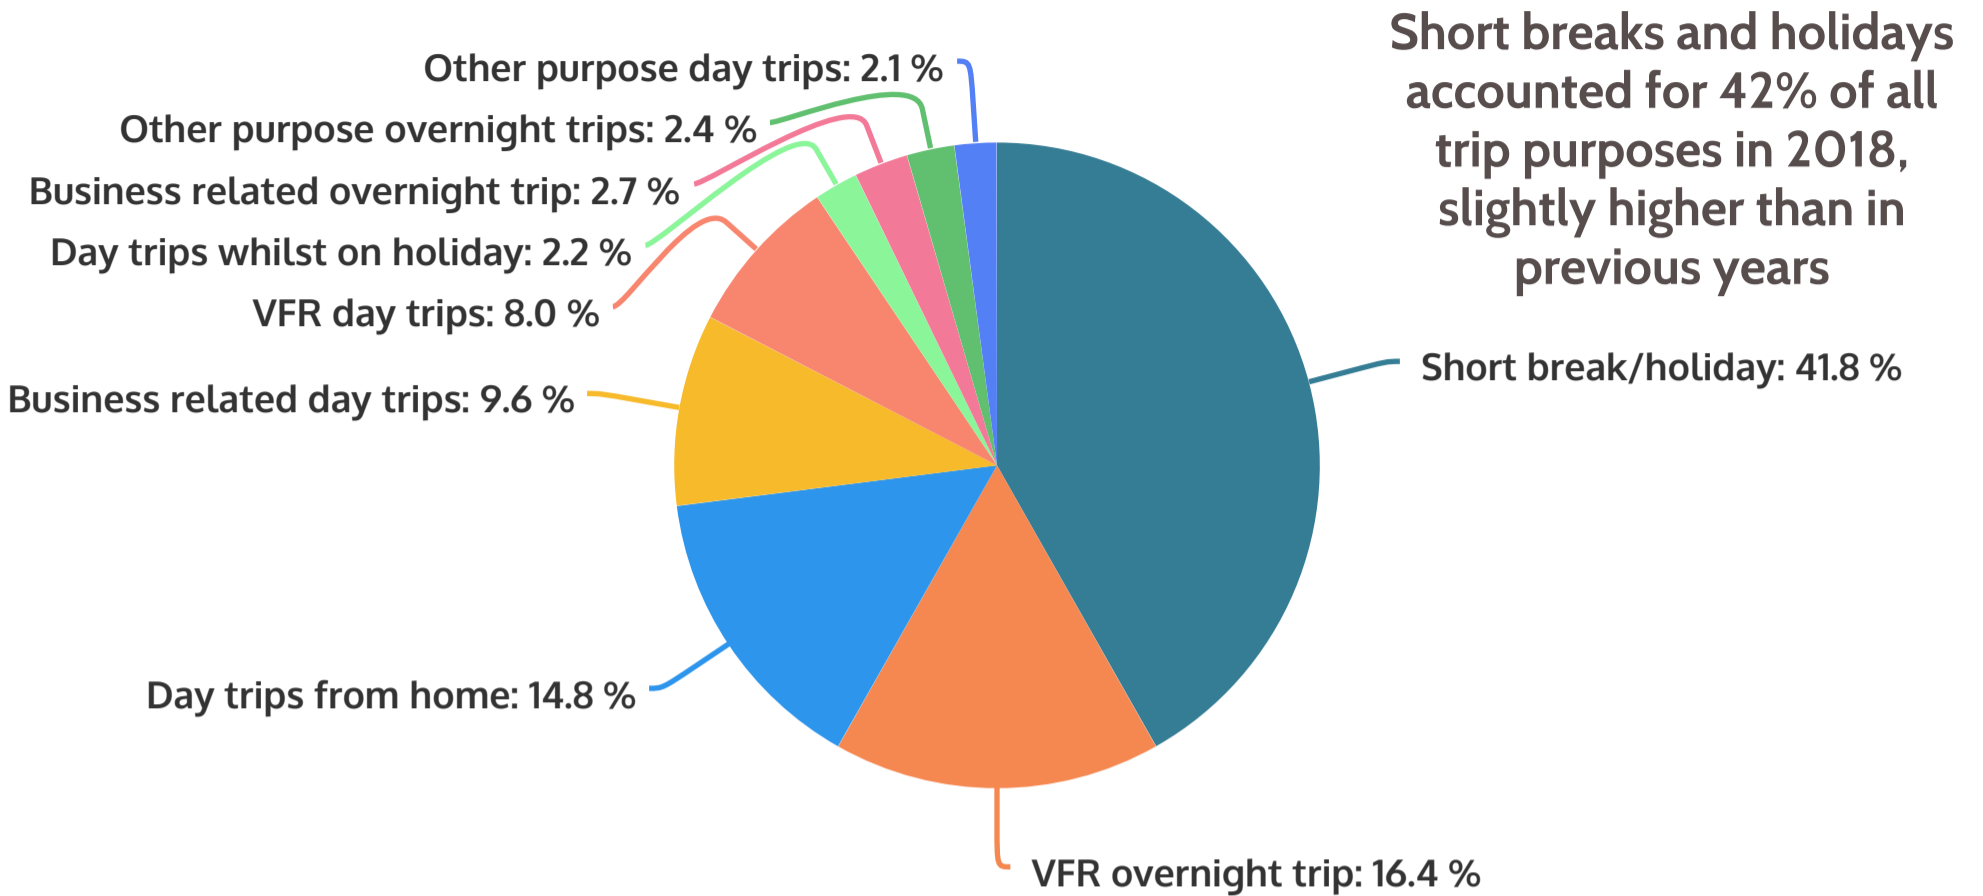

Isle of Wight Visitor Monitor 2018

Calendar year headline results

Proportion of visitor trips by purpose

Year on year change in total trip volume

Year on year change in holiday visits