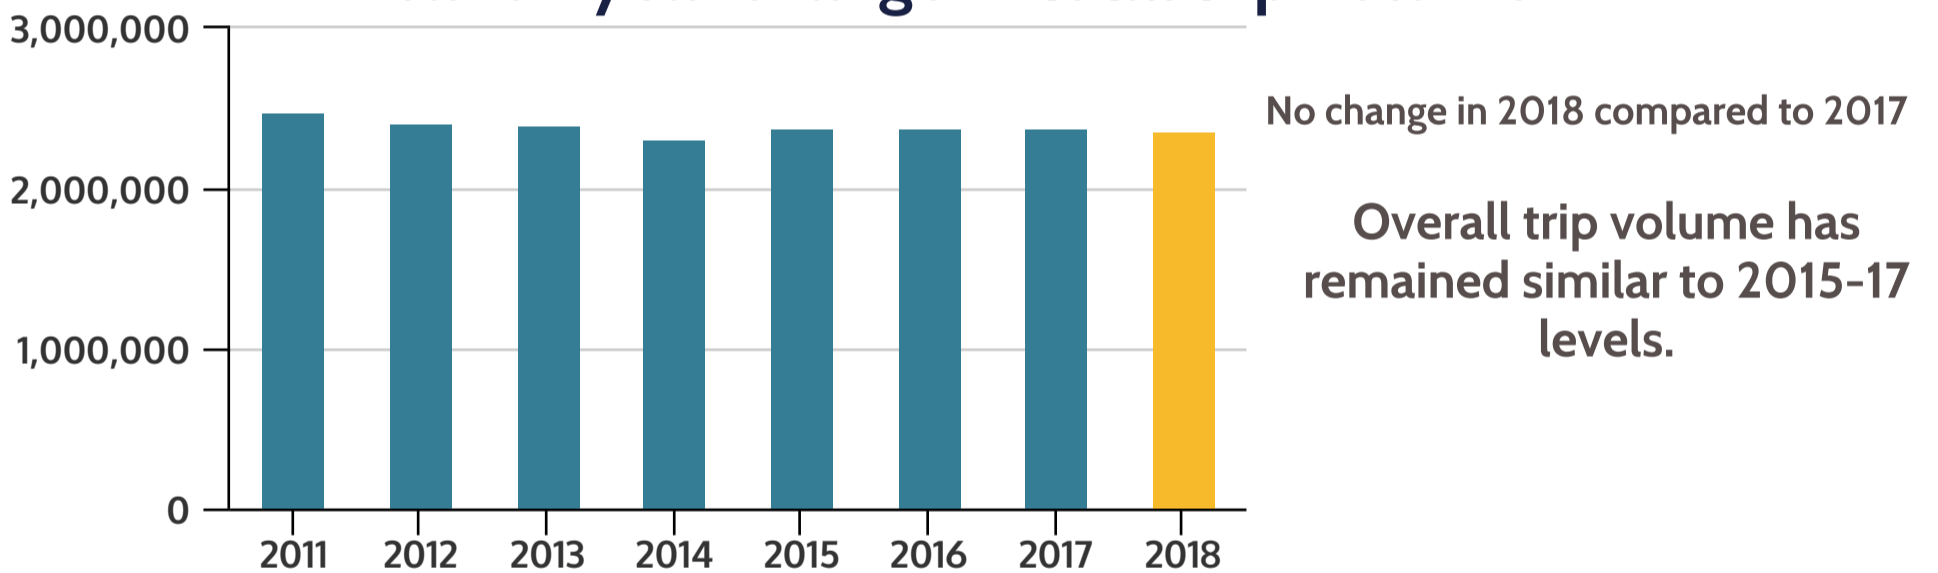

Isle of Wight Visitor Monitor 2018

Calendar year headline results

Proportion of visitor trips by purpose

Year on year change in total trip volume

Year on year change in holiday visits